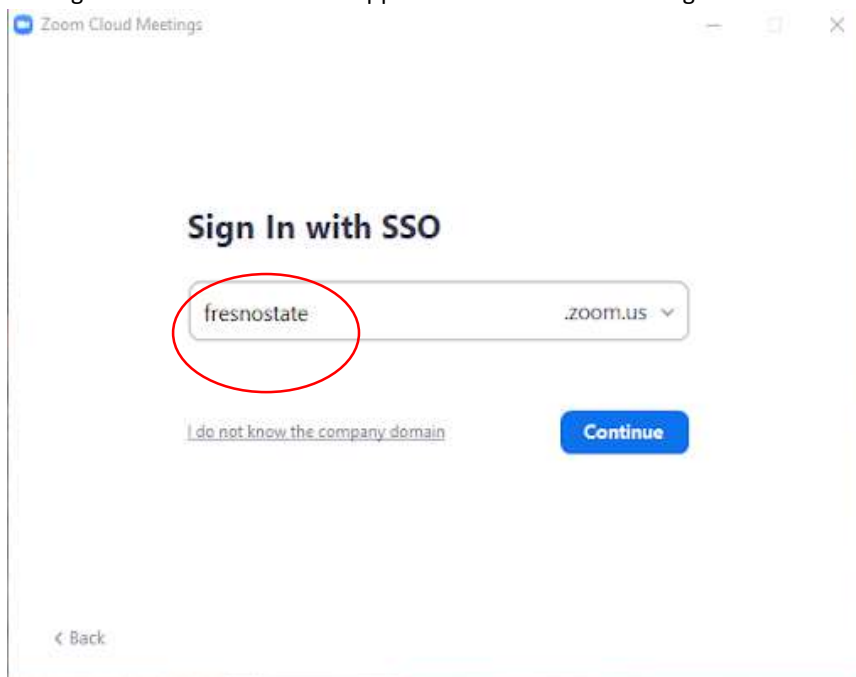

## Having trouble logging into Zoom? Here are some screenshots to help!

1. Select the SSO key on the bottom left of the ZOOM screen

2. The Sign In with SSO screen will appear. Enter fresnostate in login in box as shown below. Press continue.

3. Continue to Campus Login with your Fresno State login Credentials

Latest Updates GET THE LATEST INFORMATION ABOUT FALL 2021 REPOPULATION AND COVID-19. BEFORE COMING TO CAMPUS, TAKE THE COVID-19 DAILY SCREENING.