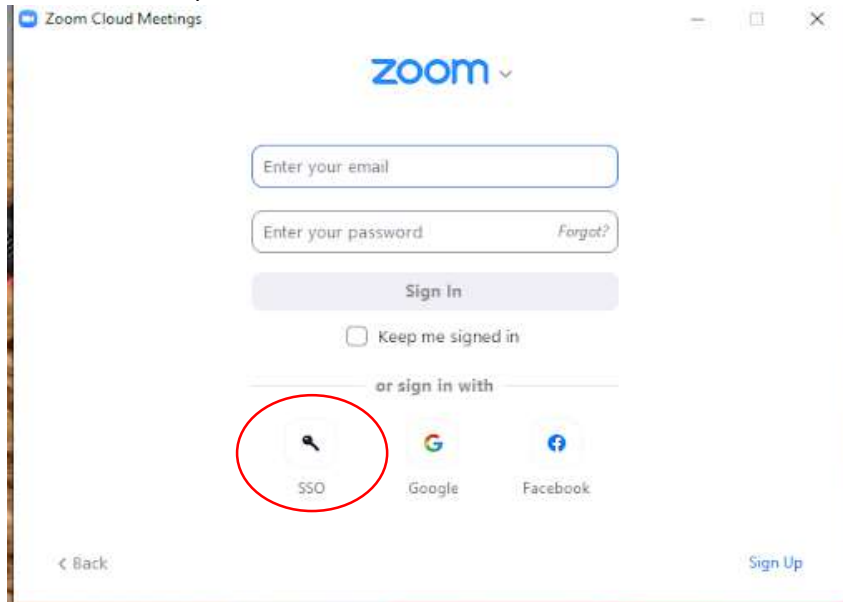

## Having trouble logging into Zoom? Here are some screenshots to help!

1. Select the SSO key on the bottom left of the ZOOM screen

2. The Sign In with SSO screen will appear. Enter fresnostate in login in box as shown below. Press continue.